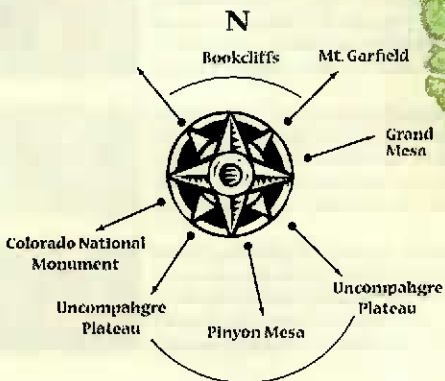

SPYGLASS RIDGE

Trail Map

Live in 90 acres of preserved open space with 2.6 miles of nature trails, 14 trailheads and 4 parks.

Spectacular views in every direction:

Liberty View Trail	1.1 miles
Overlook Trail	.6 miles
River Ridge Trail	.7 miles
Secret Canyon Trail	.2 miles

■ Nature Trails	Total Nature Trails	2.6 miles
■ Trailhead Locations	Sidewalks	5.0 miles